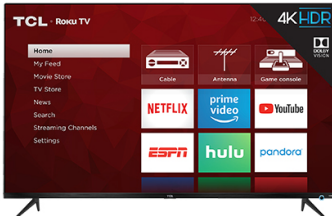

43" Class 5-Series 4K UHD HDR Roku Smart TV

Model: 43S525

Manufacturer: TCL

MSRP: \$499.99

- 4K Picture Resolution - stunning detail and exceptional visuals
- Offers access to over 50000 movies and TV shows with an easy-to-use interface
- Choose from thousands of streaming channels plus sports news and more
- Dolby Visions HDR - superior contrast and brighter more accurate colors
- HDR Dynamic Contrast - offers striking contrast for darker blacks and brighter whites
- Wide Color Performance - offers vivid color on top of HDR detail
- IPQ Engine - precision color performance for more accurate color reproduction
- HDR Pro Gamma - details remain visible in the darkest home theaters or sunlit living rooms
- Clean contemporary design with edge-to-edge glass display
- Mobile app lets you use a smartphone or tablet as control
- Use the app to search plug-in headphones and voice control
- Auto Game Mode - smoothest action lowest latency and best picture settings
- Parental controls with V-chip
- 3840 x 2160 Resolution
- 1.07 Billion display colors
- USB 2.0 port
- 3 HDMI 2.0 ports
- Digital audio optical
- Audio output headphone
- 8W + 8W Audio power
- Dimensions without stand: 37.8"W x 22.3"H x 3.1"D
- Dimensions with stand: 37.8"W x 24.5"H x 10"D